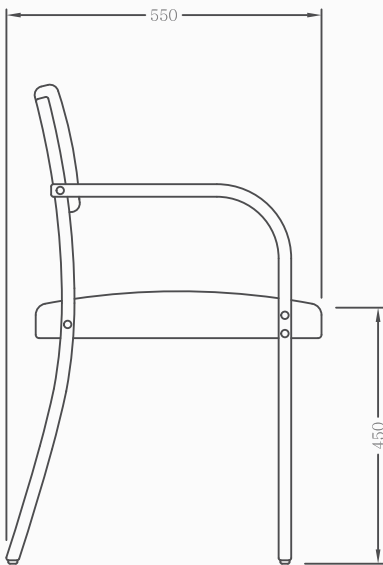

The Norga

Timber FSC, AFS or PEFC certified

Side View

Front View

100% Australian

Foam environmentally certified

- Available in any stain
- Premium grade foam

- Delivery available