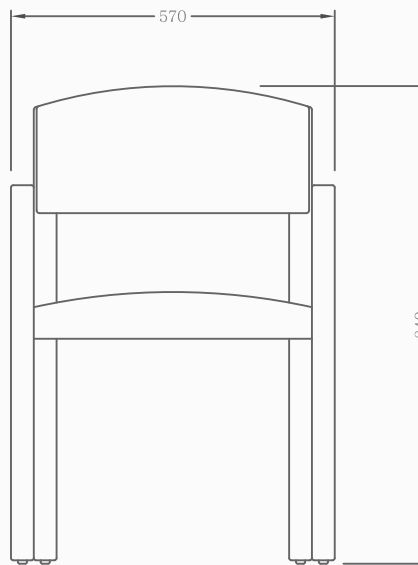

The Norga

Timber FSC, AFS or PEFC certified

Side View

Front View

100% Australian

Foam environmentally certified

- Available in any stain
- Premium grade foam

- Delivery available