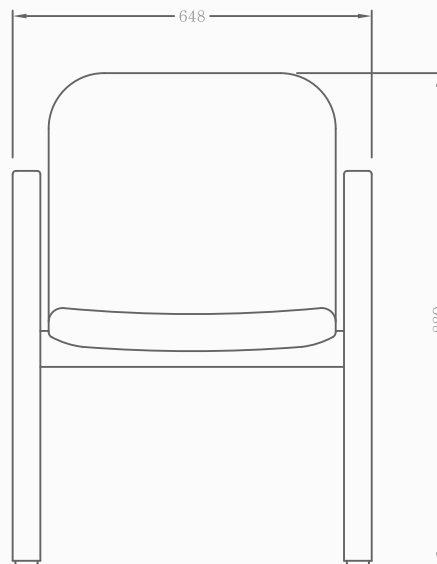

Murray Low Back

Timber FSC, AFS or PEFC certified

Side View

Front View

100% Australian

Foam environmentally certified

- Available in any stain
- Delivery available
- Premium grade foam