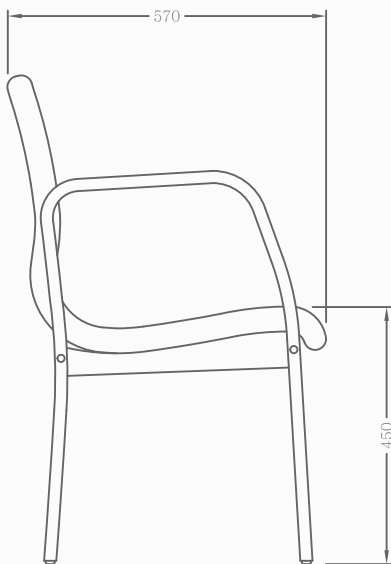

Murray Low Back

Timber FSC, AFS or PEFC certified

Side View

Front View

100% Australian

Foam environmentally certified

- Available in any stain
- Delivery available
- Premium grade foam