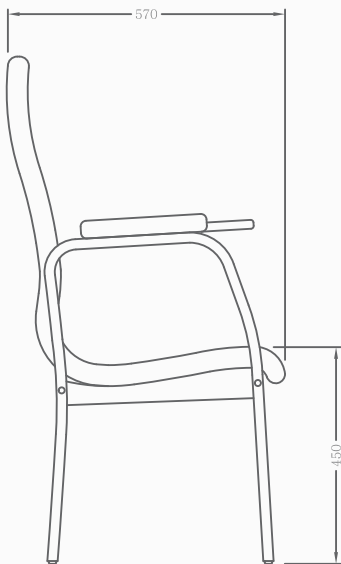

Murray High Back

Timber FSC, AFS or PEFC certified

Side View

Front View

100% Australian

Foam environmentally certified

- Available in any stain
- Premium grade foam
- Delivery available