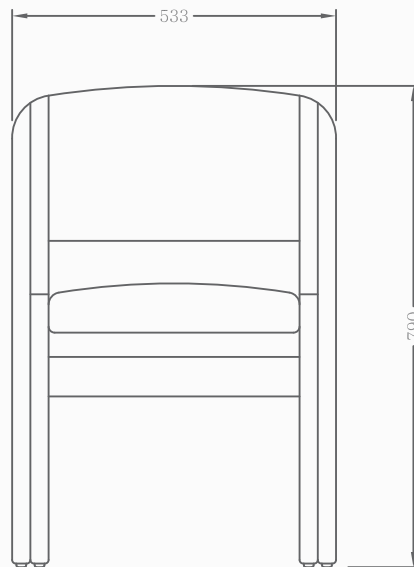

Converse No Arms

10 year structural warranty

100% Australian

Timber FSC, AFS or PEFC certified
Foam environmentally certified

Side View

Front View

- Available in any stain
- Adjustable seat height (by request)
- Premium grade foam
- Delivery available