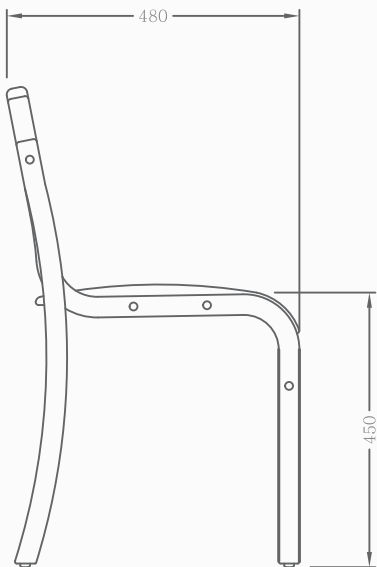

Converse No Arms

10 year structural warranty

100% Australian

Timber FSC, AFS or PEFC certified
Foam environmentally certified

Side View

Front View

- Available in any stain
- Adjustable seat height (by request)
- Premium grade foam
- Delivery available