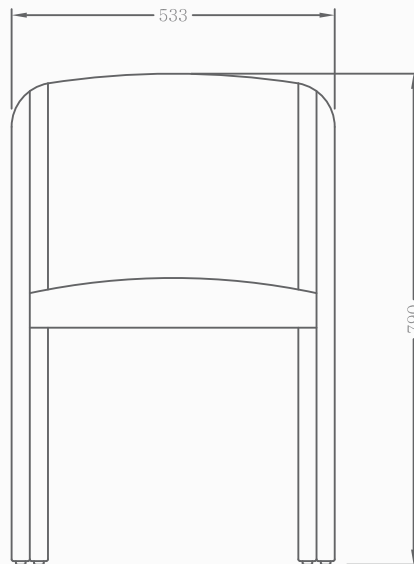

## Converse Medium Back

Level 6 (Severe Commercial)\*  
(Highest possible rating)

10 year structural  
warranty

100% Australian

Timber FSC, AFS or PEFC certified  
Foam environmentally certified

Side View

Front View