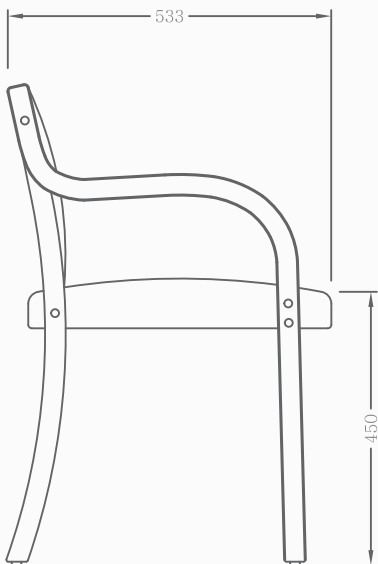

## Converse Medium Back

Level 6 (Severe Commercial)\*  
(Highest possible rating)

10 year structural  
warranty

100% Australian

Timber FSC, AFS or PEFC certified  
Foam environmentally certified

Side View

Front View