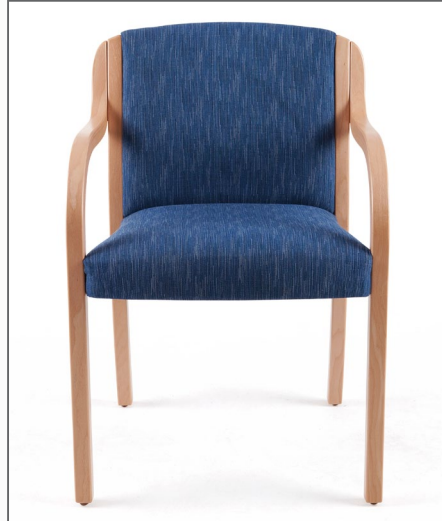

## Converse Medium Back

Level 6 (Severe Commercial)\*  
(Highest possible rating)

10 year structural  
warranty

100% Australian

Timber FSC, AFS or PEFC certified  
Foam environmentally certified

Side View

Front View

- Available in any stain
- Premium grade foam
- Adjustable seat height (by request)
- Delivery available

\* AFRDI certification does not relate to fabric or other upholstery coverings – chairs cannot comply with certification criteria unless the fabrics or coverings used (if any) meet the flammability requirements of AS/NZS 4088.1 and care labelling requirements of AS/NZS 1957.