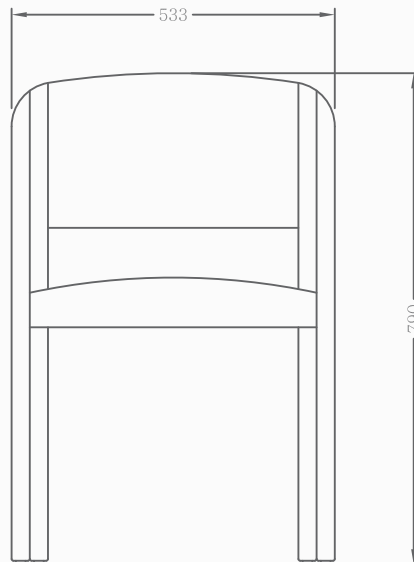

Converse Low Back

Level 6 (Severe Commercial)*
(Highest possible rating)

10 year structural
warranty

100% Australian

Timber FSC, AFS or PEFC certified
Foam environmentally certified

Side View

Front View

- Available in any stain
- Premium grade foam
- Adjustable seat height (by request)
- Delivery available