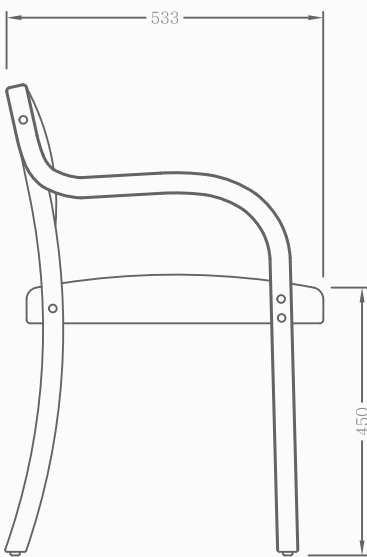

Converse Low Back

Level 6 (Severe Commercial)*
(Highest possible rating)

10 year structural
warranty

100% Australian

Timber FSC, AFS or PEFC certified
Foam environmentally certified

Side View

Front View

- Available in any stain
- Premium grade foam
- Adjustable seat height (by request)
- Delivery available