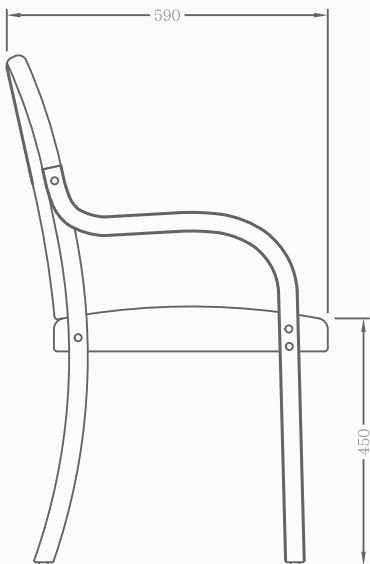

Converse High Back

Level 6 (Severe Commercial)*
(Highest possible rating)

10 year structural
warranty

100% Australian

Timber FSC, AFS or PEFC certified
Foam environmentally certified

Side View

Front View

- Available in any stain
- Premium grade foam
- Adjustable seat height (by request)
- Delivery available