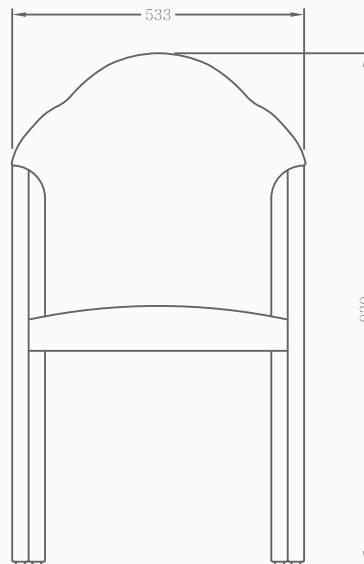

Converse High Back

Level 6 (Severe Commercial)*
(Highest possible rating)

10 year structural
warranty

100% Australian

Timber FSC, AFS or PEFC certified
Foam environmentally certified

Side View

Front View

- Available in any stain
- Premium grade foam
- Adjustable seat height (by request)
- Delivery available